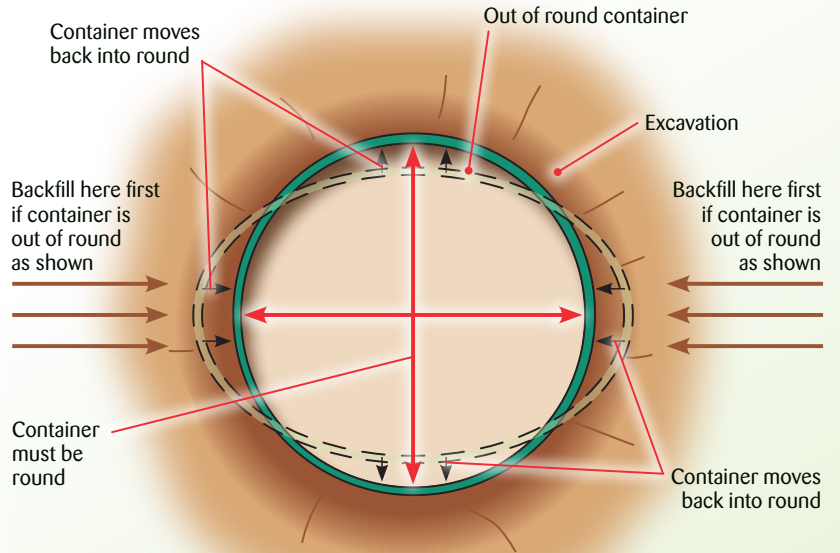

Equinox In-Ground Waste Management Containers

Figure 1

Figure 2

Tie a few lengths of string as a guide to hold it in position while backfilling

Container remains round when using guide during backfilling process

Easy to build Guide = two equal length 2x4's and one screw

Toll Free: 1-800-563-3352 (U.S.A.)
 Toll Free: 1-800-665-7487 (Canada)
 Fax: (204) 694-7133
 E-mail: info@eqnx.biz