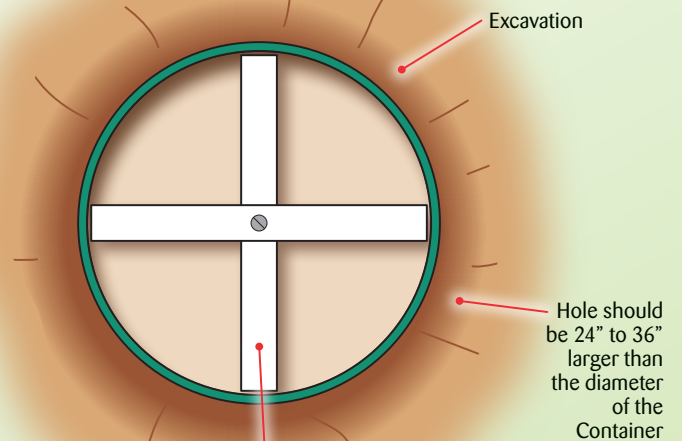

Equinox In-Ground Waste Management Containers

Figure 1

Figure 2

Tie a few lengths of string as a guide to hold it in position while backfilling

Container remains round when using guide during backfilling process

Easy to build Guide = two equal length 2x4's and one screw

Toll Free: 1-800-563-3352 (U.S.A.)
 Toll Free: 1-800-665-7487 (Canada)
 Fax: (204) 694-7133
 E-mail: info@eqnx.biz