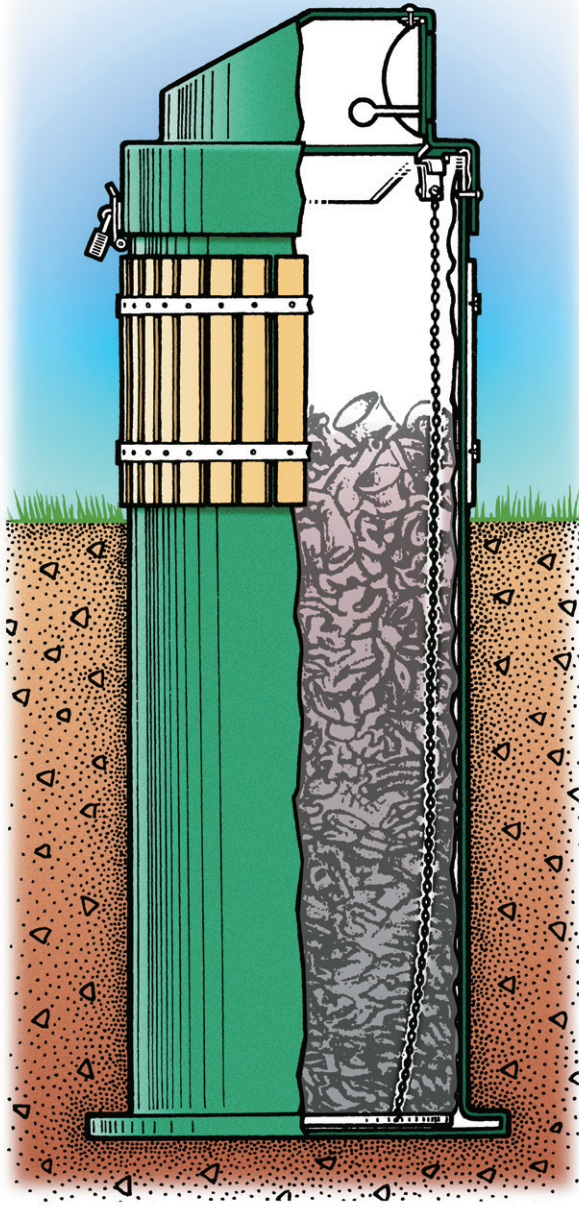

Equinox In-Ground Waste Management Containers

Figure 1

Figure 2

Tie a few lengths of string as a guide to hold it in position while backfilling

Container remains round when using guide during backfilling process

Easy to build Guide = two equal length 2x4's and one screw

Toll Free: 1-800-563-3352 (U.S.A.)
 Toll Free: 1-800-665-7487 (Canada)
 Fax: (204) 694-7133
 E-mail: info@eqnx.biz