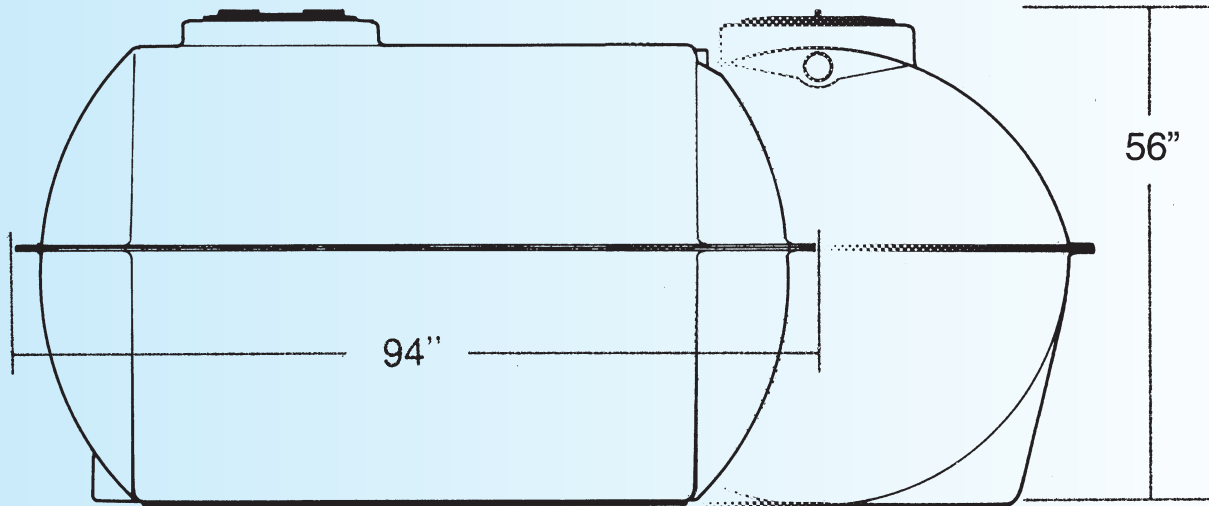

E-750SS-WS

Free standing fiberglass tanks are self-supporting and ideal for those locations where a tank cannot be buried. Disassembled, the sections can be taken through standard doorways and assembled for indoor use.

Assembly kit included.

Above Ground and Indoor Water Tanks

E-750SS-WS

Model

E-750SS-WS

Retention Capacity
ImpGal/Ltr

750 (3410)

Dimensions
Length x Width x Height
In./mm

94 x 66 x 56 (2388 x 1677 x 1423)