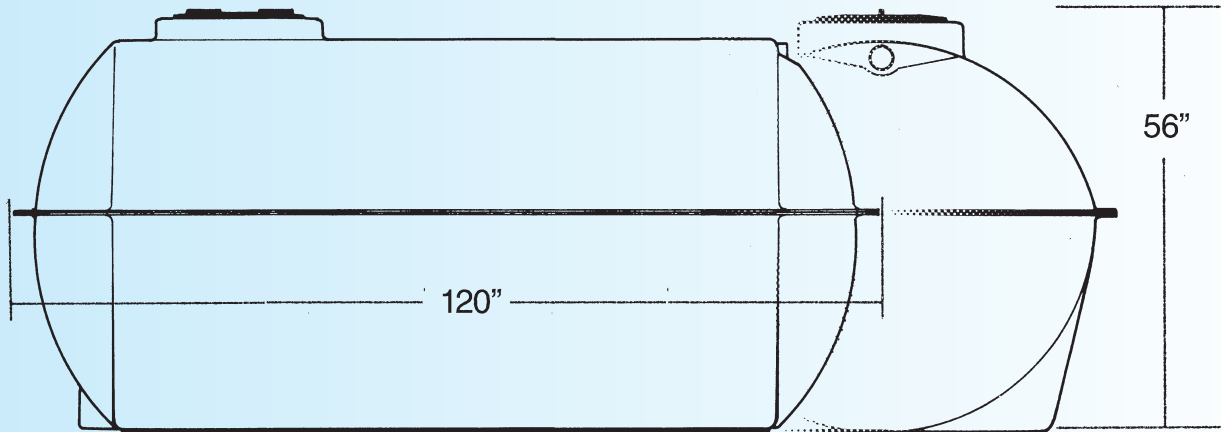

# E-1000SS-WS

Free standing fiberglass tanks are self-supporting and ideal for those locations where a tank cannot be buried. Disassembled, the sections can be taken through standard doorways and assembled for indoor use.

## E-1000SS-WS

Model

**E-1000SS-WS**

Retention Capacity  
ImpGal/Ltr

1000 (4545)

Dimensions  
Length x Width x Height  
In./mm

120 x 66 x 56 (3048 x 1677 x 1423)