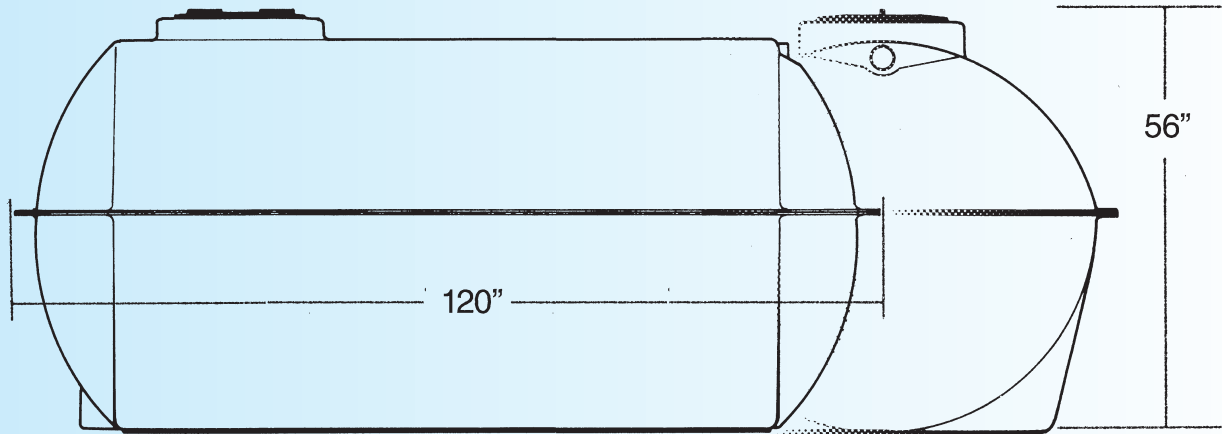

E-1000SS-H5

Free standing fiberglass tanks are self-supporting and ideal for those locations where a tank cannot be buried. Disassembled, the sections can be taken through standard doorways and assembled for indoor use.

Assembly kit included.

Above Ground and Indoor Sewage Tanks

E-1000SS-H5

Model

E-1000SS-H5

Retention Capacity
ImpGal/Ltr

1000 (4545)

Dimensions
Length x Width x Height
In./mm

120 x 66 x 56 (3048 x 1677 x 1423)